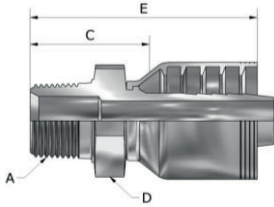

# DP401 SERIES(BSP Male Straight)

USA

PART NUMBER	Products Description								
	Hose In-Dia	Thread PT	Nipple Hex		Tail-Growth		Overall length		
			MM	Inch	MM	Inch	MM	Inch	
			B		C		E		
DP401-04-06	3/8	1/4-19	19.0	0.75	32.2	1.27	56.0	2.20	
DP401-06-06	3/8	3/8-19	22.0	0.87	31.5	1.24	55.3	2.18	
DP401-06-08	1/2	3/8-19	22.0	0.87	32.3	1.27	62.7	2.47	
DP401-08-06	3/8	1/2-14	27.0	1.06	36.1	1.42	59.9	2.36	
DP401-08-08	1/2	1/2-14	27.0	1.06	36.1	1.42	66.5	2.62	
DP401-08-10	5/8	1/2-14	27.0	1.06	37.6	1.48	69.1	2.72	
DP401-08-12	3/4	1/2-14	27.0	1.06	39.3	1.55	75.7	2.98	
DP401-12-10	5/8	3/4-14	36.0	1.42	41.7	1.64	73.2	2.88	
DP401-12-12	3/4	3/4-14	36.0	1.42	39.4	1.55	75.8	2.98	
DP401-16-12	3/4	1"-11	41.0	1.61	44.2	1.74	80.6	3.17	
DP401-16-16	1"	1"-11	41.0	1.61	46.4	1.83	90.3	3.56	
DP401-20-20	1-1/4	1-1/4-11	50.0	1.97	54.1	2.13	96.6	3.80	
DP401-24-24	1-1/2	1-1/2-11	60.0	2.36	57.9	2.28	113.1	4.45	
DP401-32-32	2"	2"-11	70.0	2.76	67.9	2.67	125.8	4.95	